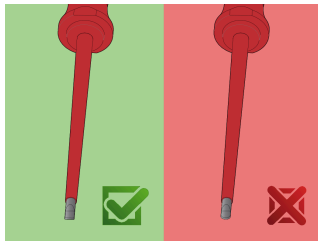

grammban. Az összes feltüntetett méret eltérhet a toleranciának megfelelően.

Safety tips

- Use a screw holding screwdriver to get screws started in awkward, hard-to-reach areas.
- Use a stubby screwdriver in close quarters where a conventional screwdriver cannot be used.
- A rounded tip should be redressed with a file; make sure edges are straight.
- Screwdrivers used in the shop are best stored in a rack. This way, the proper selection of the right screwdriver can be quickly made.
- Keep the screwdriver handle clean; a greasy handle is apt to cause accidents.
- A screwdriver should never be used as pry bar. If it is overstressed in this manner, the blade might break and send a particle of steel into the operator's arm or even towards his eyes.

- Don't use pliers on the handle of a screwdriver to get extra turning power. A wrench should only be used on the square shank or bolster of a screwdriver that is especially designed for that purpose.
- Don't expose a screwdriver blade to excessive heat as it may reduce the hardness of the blade.
- Don't use a screwdriver with a split or broken handle.
- Don't use a regular screwdriver to check a storage battery or to determine if an electrical circuit is live.

Safety (pictures)

Frequently asked questions

Can you hit the screwdriver?

No, you should not hit the screwdriver.

Can a screwdriver with a PH tip be used for PZ cross head screws?

Its use is not recommended as this can cause damage to the screw.