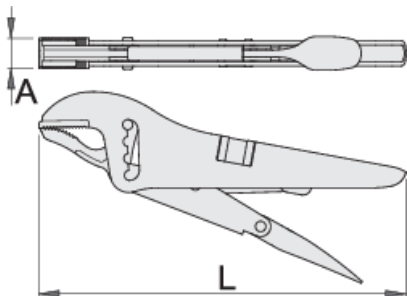

434/3B

配置文件

- 规格: 220x16x50mm
- 把手由合金制成
- 表面处理: 镀锌
- 重量: 544g

	L	A	O <sub>max</sub>	
--	---	---	------------------	--

616722

220

16

50

544

\* Images of products are symbolic. All dimensions are in mm, and weight in grams. All listed dimensions may vary in tolerance.