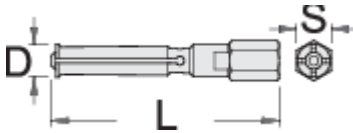

# Expandable collet for 689/5BI

689.1/5

## Profiles

	D''	L	S	
623089	6,5 - 8	81	14	38
623090	10 - 12	83	14	53
623091	12 - 15	92	14	65
623092	17 - 20	102,5	14	125
623093	22 - 28	125	17	269
623094	30 - 36	140	22	525

\* Images of products are symbolic. All dimensions are in mm, and weight in grams. All listed dimensions may vary in tolerance.