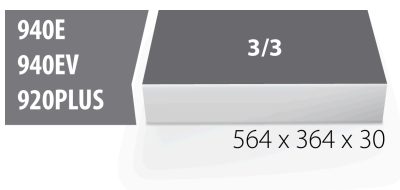

Empty SOS tool tray for 920PLUS, 940E and 940EV

964BSOS

Profiles

Product features

- material: low density polyethylene foam
- Tool tray dimension: 564 x 364 x 30 mm
- Compatible with drawers of Eurostyle, Eurovision, Euromotion, Europlus and Hercules (front drawers) line

621897

B

564

L

364

H

30

113

* Images of products are symbolic. All dimensions are in mm, and weight in grams. All listed dimensions may vary in tolerance.