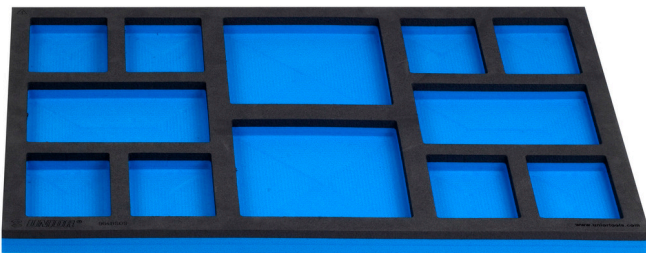

Empty SOS tool tray for 920PLUS, 940E and 940EV

964BSOS

Profiles

Product features

- material: low density polyethylene foam
- Tool tray dimension: 564 x 364 x 30 mm
- Compatible with drawers of Eurostyle, Eurovision, Euromotion, Europlus and Hercules (front drawers) line

621897

B

564

L

364

H

30

113