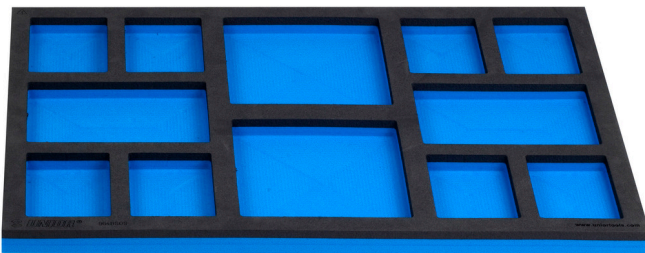

# Empty SOS tool tray for 920PLUS, 940E and 940EV

964BSOS

## Product attributen

- material: low density polyethylene foam
- Tool tray dimension: 564 x 364 x 30 mm
- Compatible with drawers of Eurostyle, Eurovision, Euromotion, Europlus and Hercules (front drawers) line

621897

B

564

L

364

H

30

113