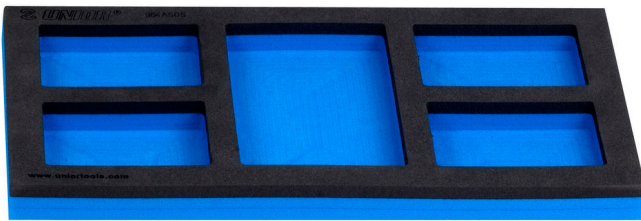

Empty SOS tool tray for 940PLUS, 940EM, 940H, 940E and 940EV

964ASOS

Profiles

Product features

- material: low density polyethylene foam
- Tool tray dimension: 188 x 364 x 30 mm
- Compatible with drawers of Eurostyle, Eurovision, Euromotion, Europlus and Hercules (front drawers) line

621896

B

188

L

364

H

30

41