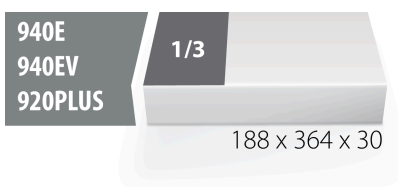

Empty SOS tool tray for 940PLUS, 940EM, 940H, 940E and 940EV

964ASOS

Profiles

Product features

- material: low density polyethylene foam
- Tool tray dimension: 188 x 364 x 30 mm
- Compatible with drawers of Eurostyle, Eurovision, Euromotion, Europlus and Hercules (front drawers) line

621896

B

188

L

364

H

30

41

* Images of products are symbolic. All dimensions are in mm, and weight in grams. All listed dimensions may vary in tolerance.