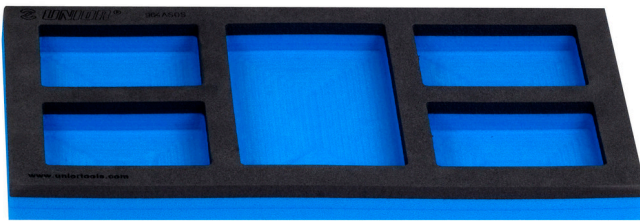

Empty SOS tool tray for 940PLUS, 940EM, 940H, 940E and 940EV

964ASOS

Profielen

Product attributen

- material: low density polyethylene foam
- Tool tray dimension: 188 x 364 x 30 mm
- Compatible with drawers of Eurostyle, Eurovision, Euromotion, Europlus and Hercules (front drawers) line

621896

B

188

L

364

H

30

41