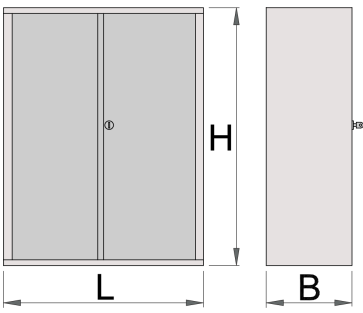

Tool cabinet

949.1

Profiles

Product features

- material: premium PLUS sheet metal
- locking with keylock and folding key
- lock with key included also foam keyring
- coated with eco colour of Qualicoat quality standard
- is part of 949

	L	B	H	
622672	695	660	1023	48800

* Images of products are symbolic. All dimensions are in mm, and weight in grams. All listed dimensions may vary in tolerance.