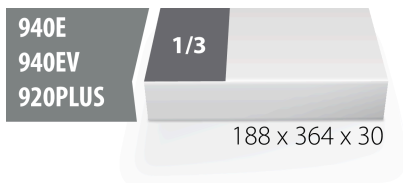

SOS工具托装VDE TBI

964VDE8B

配置文件

□□□□

- Tool tray dimension: 188 x 364 x 30 mm
- Compatible with drawers of Eurostyle, Eurovision, Euromotion, Europlus and Hercules (front drawers) line

Set includes:

- 4x crosstip (PH) screwdriver with insulated blade, VDE TBI (article 613VDEETBI) dim. PH 0x60, PH 1x80, PH 2x100, PH 3x150
- 4x double-crosstip (PZ) screwdriver with insulated blade, VDE TBI (article 623VDEETBI) dim. PZ 0x60, PZ 1x80, PZ 2x100, PZ 3x150