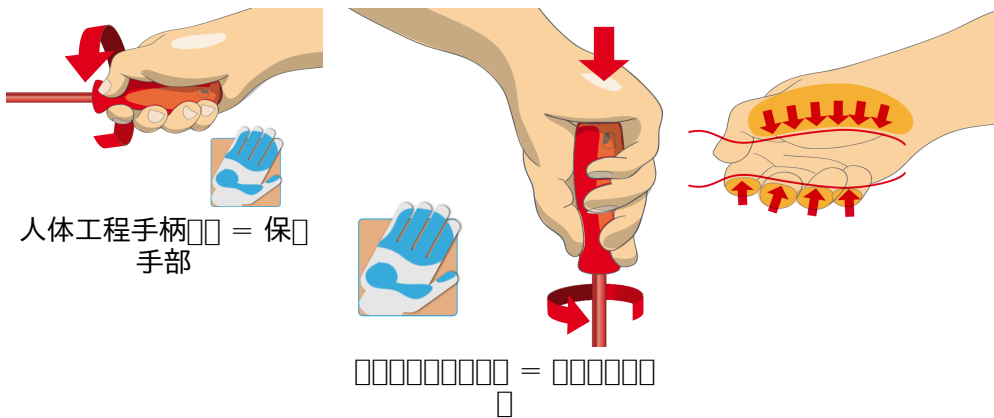

物料号	SKU	文章	尺寸	数量
SOS工具托装VDE TBI物料号	621802	964VDE8B	-	8
VDE TBI 物料号(PH)螺刀		613VDE TBI	PH0x60, PH1x80, PH2x100, PH3x150	4
VDE TBI 物料号(PH)螺刀		623VDE TBI	PZ0x60, PZ1x80, PZ2x100, PZ3x150	4
964VDE8B的SOS工具托		VL964VDE8B	188x364x30	1

* Images of products are symbolic. All dimensions are in mm, and weight in grams. All listed dimensions may vary in tolerance.

用途 (pictures)

Safety tips

- VDE tools that have several parts, have to be assembled correctly before use.
- When working with VDE tools avoid contact with water.

- Don't use tools that shows sign of wear and have the second layer of plastic visible.