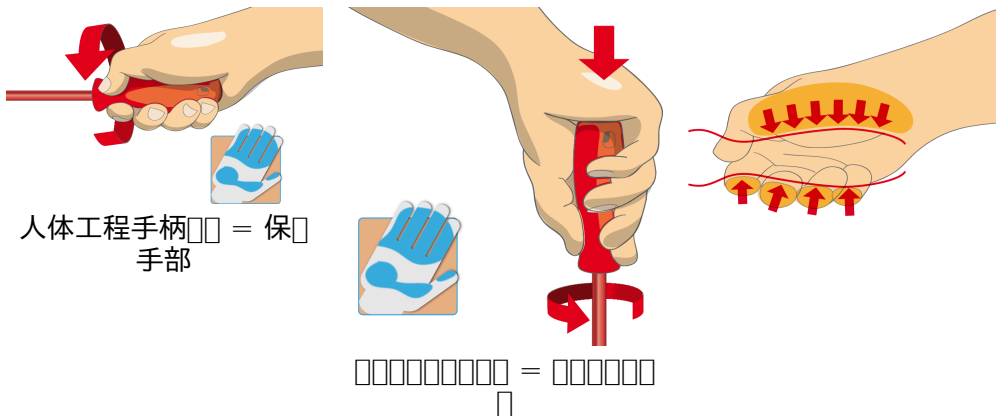

用途 (pictures)

Safety tips

- VDE tools that have several parts, have to be assembled correctly before use.
- When working with VDE tools avoid contact with water.

- Don't use tools that shows sign of wear and have the second layer of plastic visible.