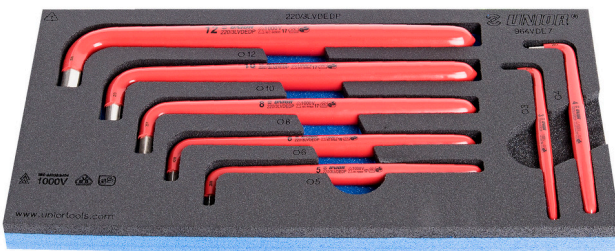

# Set de chei locas hexagonal izolate la 1000 V in modul SOS

964VDE7

## Caracteristicile produsului

- Tool tray dimension: 188 x 364 x 30 mm
- Compatible with drawers of Eurostyle, Eurovision, Euromotion, Europlus and Hercules (front drawers) line

## Set includes:

- 7x insulated hex wrench (article 220/3LVDEDP) dim. 3, 4, 5, 6, 8, 10, 12

Denumirea Produsului	SKU	Articol	Dimensiuni	Cantitate
Set de chei locas hexagonal izolate la 1000 V in modul SOS	621798	964VDE7	3 - 12	7
Chei locas hexagonal izolate la 1000 V		220/3LVDEDP	3, 4, 5, 6, 8, 10, 12	7
Modul SOS pentru 964VDE7		VL964VDE7	188x364x30	1