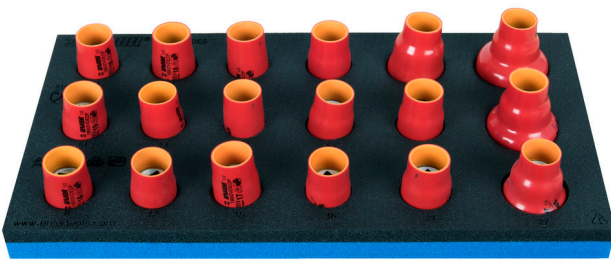

# Set of insulated socket wrenches 1/2" in SOS tool tray

964VDE5

## Product features

- Tool tray dimension: 188 x 364 x 30 mm
- Compatible with drawers of Eurostyle, Eurovision, Euromotion, Europlus and Hercules (front drawers) line

## Set includes:

- 18x insulated socket 1/2", 6 point (article 190/2VDEDP) dim. 8, 10, 11, 12, 13, 14, 15, 16, 17, 18, 19, 20, 21, 22, 24, 27, 30, 32

Product name	SKU	Article	Dimensions	Quantity
Set of insulated socket wrenches 1/2" in SOS tool tray	621790	964VDE5	8 - 32	18
Insulated socket 1/2", 6 point		190/2VDEDP	8, 10, 11, 12, 13, 14, 15, 16, 17, 18, 19, 20, 21, 22, 24, 27, 30, 32	18
SOS tool tray for 964VDE5		VL964VDE5	188x364x30	1