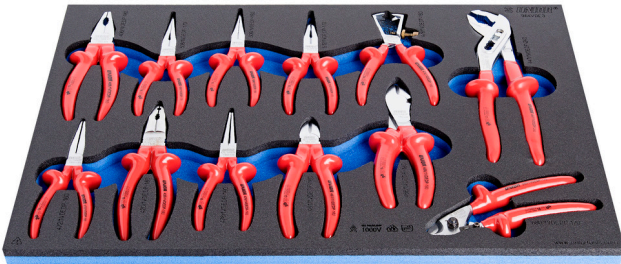

# SOS alet tepsisinde izoleli pense takımı

964VDE3

## Product features

- Tool tray dimension: 564 x 364 x 30 mm
- Compatible with drawers of Eurostyle, Eurovision, Euromotion, Europlus and Hercules (front drawers) line

## Set includes:

- 1x combination pliers (article 406/1VDEDP) dim. 180
- 1x linemen`s pliers (article 420/1VDEDP) dim. 180
- 1x waterpump box joint pliers (article 447/1VDEDP) dim. 240
- 1x diagonal cutting nippers (article 461/1VDEDP) dim. 160
- 1x heavy duty diagonal cutting nippers (article 466/1VDEDP) dim. 180
- 1x long flat nose pliers (article 472/1VDEDP) dim. 160
- 1x long round nose pliers (article 476/1VDEDP) dim. 160
- 1x wire stripping pliers (article 478/1VDEDP) dim. 160
- 1x long nose pliers with side cutter (article 506/1VDEDP) dim. 160

- 1x straight long nose pliers with side cutter and pipe grip (article 508/1VDEDP) dim. 170
- 1x long nose pliers with side cutter and pipe grip, bent (article 512/1VDEDP) dim. 170
- 1x cable shears (article 580/1VDEDP) dim. 170