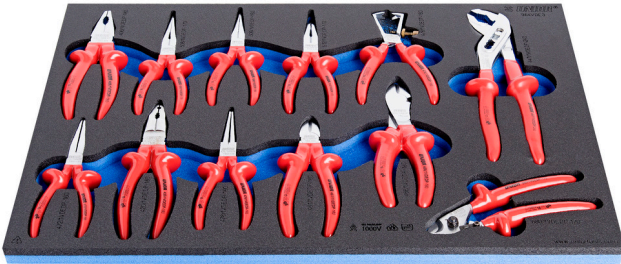

# SOS工具托架装套子套装

964VDE3

## 配置文件

□□□□

- Tool tray dimension: 564 x 364 x 30 mm
- Compatible with drawers of Eurostyle, Eurovision, Euromotion, Europlus and Hercules (front drawers) line

## Set includes:

- 1x combination pliers (article 406/1VDEDP) dim. 180
- 1x linemen`s pliers (article 420/1VDEDP) dim. 180
- 1x waterpump box joint pliers (article 447/1VDEDP) dim. 240
- 1x diagonal cutting nippers (article 461/1VDEDP) dim. 160
- 1x heavy duty diagonal cutting nippers (article 466/1VDEDP) dim. 180
- 1x long flat nose pliers (article 472/1VDEDP) dim. 160
- 1x long round nose pliers (article 476/1VDEDP) dim. 160
- 1x wire stripping pliers (article 478/1VDEDP) dim. 160
- 1x long nose pliers with side cutter (article 506/1VDEDP) dim. 160
- 1x straight long nose pliers with side cutter and pipe grip (article 508/1VDEDP) dim. 170
- 1x long nose pliers with side cutter and pipe grip, bent (article 512/1VDEDP) dim. 170

● 1x cable shears (article 580/1VDEDP) dim. 170

名称	SKU	文章	尺寸	数量
SOS工具托装3件子套装	621786	964VDE3	-	12
侧嘴		406/1VDEDP	180	1
侧嘴		420/1VDEDP	180	1
水嘴		447/1VDEDP	240	1
斜嘴		461/1VDEDP	160	1
重型斜嘴		466/1VDEDP	180	1
尖嘴		472/1VDEDP	160	1
侧嘴		476/1VDEDP	160	1
剥线嘴		478/1VDEDP	160	1
直尖嘴, 剪切功能		506/1VDEDP	160	1
直尖嘴, 剪切和管功能		508/1VDEDP	170	1
弯曲尖嘴, 剪切和管功能		512/1VDEDP	170	1
侧嘴		580/1VDEDP	170	1
964VDE3的SOS工具托		VL964VDE3	564x364x30	1