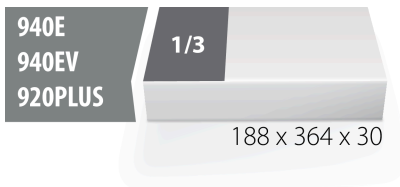

SOS tool tray for 964VDE8B

VL964VDE8B

Profiles

Barcode	L	B	H	Icon
621801	188	364	30	56

* Images of products are symbolic. All dimensions are in mm, and weight in grams. All listed dimensions may vary in tolerance.