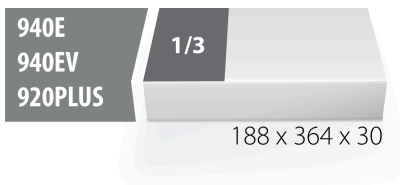

SOS tool tray for 964VDE7

VL964VDE7

Profiles

Barcode	L	B	H	Icon
621797	188	364	30	56

* Images of products are symbolic. All dimensions are in mm, and weight in grams. All listed dimensions may vary in tolerance.