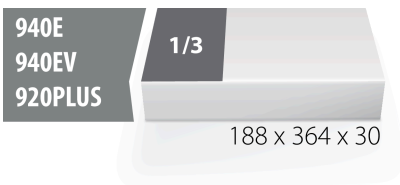

SOS tool tray for 964VDE5

VL964VDE5

Profiles

	L	B	H	
621789	188	364	30	56

* Images of products are symbolic. All dimensions are in mm, and weight in grams. All listed dimensions may vary in tolerance.