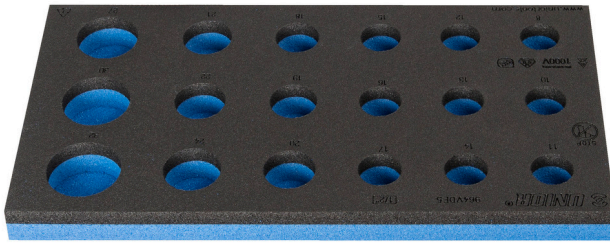

SOS tool tray for 964VDE5

VL964VDE5

Profiles

	L	B	H	
621789	188	364	30	56

* Images of products are symbolic. All dimensions are in mm, and weight in grams. All listed dimensions may vary in tolerance.