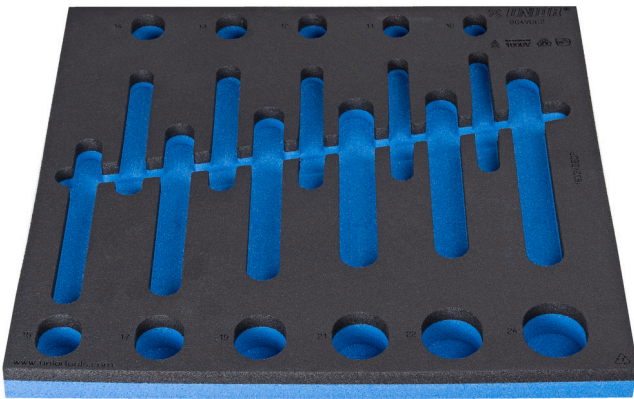

SOS tool tray for 964VDE2

VL964VDE2

Profiles

940E
940EV
920PLUS

2/3

374 x 364 x 30

621783

L

374

B

364

H

30

112

* Images of products are symbolic. All dimensions are in mm, and weight in grams. All listed dimensions may vary in tolerance.