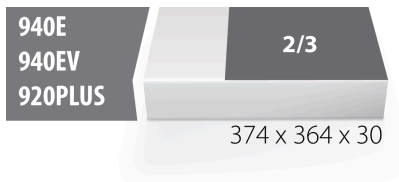

SOS tool tray for 964VDE1

VL964VDE1

Profiles

Product features

- SOS tool tray have 15 designed places for insulated single open end wrenches 110/2VDEDP

621781

L

374

B

364

H

30

112

* Images of products are symbolic. All dimensions are in mm, and weight in grams. All listed dimensions may vary in tolerance.