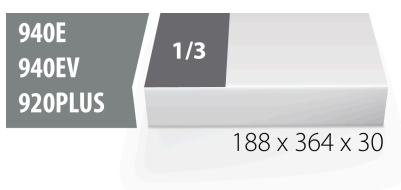

## Profiles

## Product features

- Tool tray dimension: 188 x 364 x 30 mm
- Compatible with drawers of Eurostyle, Eurovision, Euromotion, Europlus and Hercules (front drawers) line

## Set includes:

- file with handle, smooth, dim. 200 mm; 1x flat , 1x half-round, 1x three-square, 1x square, 1x round

Product name	SKU	Article	Dimensions	Quantity
Set of smooth files in SOS tool tray	621083	964/26SSOS	188 - 364 x 30	5