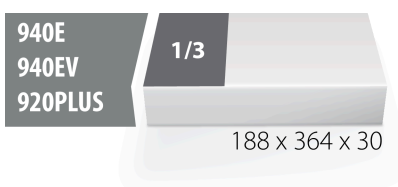

Set includes:

- 1x measuring tape (article 710P) dim. 5m
- 1x utility knife (article 556B) dim. 160x18
- 1x saw (article 753P) dim. 150