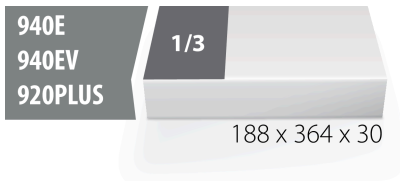

Set includes:

- 6x TX profile screwdriver with T-handle (article 193TX) dim. TX 15, TX 20, TX 25, TX 27, TX 30, TX 40