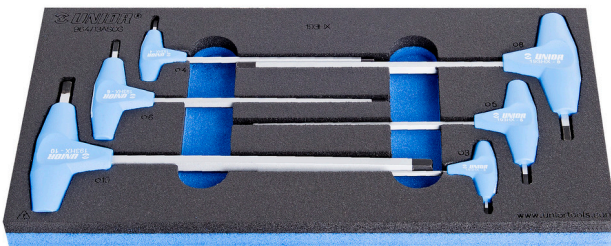

SOS工具托架装T形把手的六角螺刀套装

964/13ASOS

配置文件

- Tool tray dimension: 188 x 364 x 30 mm
- Compatible with drawers of Eurostyle, Eurovision, Euromotion, Europlus and Hercules (front drawers) line

Set includes:

- 6x T-handle hex wrench (article 193HX) dim. 3, 4, 5, 6, 8, 10

名称	SKU	文章	尺寸	数量
SOS工具托架装T形把手的六角螺刀套装	621068	964/13ASOS	3 - 10	6
T型手柄六角扳手		193HX	3, 4, 5, 6, 8, 10	6
964/13ASOS的SOS工具托架		v 964/13ASOS	188x364x30	1

* Images of products are symbolic. All dimensions are in mm, and weight in grams. All listed dimensions may vary in tolerance.