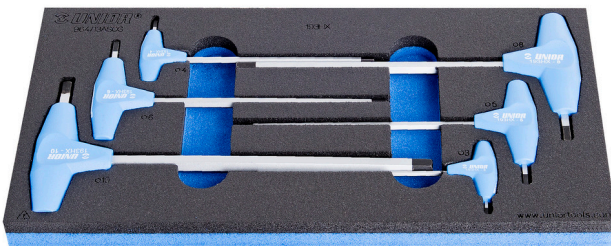

Set of hexagonal screwdrivers with T handle in SOS tool tray

964/13ASOS

Profiles

Product features

- Tool tray dimension: 188 x 364 x 30 mm
- Compatible with drawers of Eurostyle, Eurovision, Euromotion, Europlus and Hercules (front drawers) line

Set includes:

- 6x T-handle hex wrench (article 193HX) dim. 3, 4, 5, 6, 8, 10

Product name	SKU	Article	Dimensions	Quantity
Set of hexagonal screwdrivers with T handle in SOS tool tray	621068	964/13ASOS	3 - 10	6
T-handle hex wrench		193HX	3, 4, 5, 6, 8, 10	6
SOS tool tray for 964/13ASOS		v1964/13ASOS	188x364x30	1

* Images of products are symbolic. All dimensions are in mm, and weight in grams. All listed dimensions may vary in tolerance.