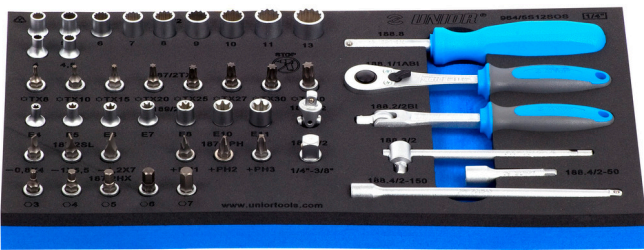

# Set of 1/4" socket wrenches with accessories in tool tray

964/5S12SOS

## Product features

- Tool tray dimension: 188 x 364 x 30 mm
- Compatible with drawers of Eurostyle, Eurovision, Euromotion, Europlus and Hercules (front drawers) line

## Set includes:

- 11x socket 1/4", 12 point (article 188/2 12P) dim. 4, 4.5, 5, 5.5, 6, 7, 8, 9, 10, 11, 13
- 7x socket 1/4" with internal TX profile (article 189/2) dim. E4, E5, E6, E7, E8, E10, E11
- 19x screwdriver socket 1/4"; hex (article 187/2HX dim. 3, 4, 5, 6, 7), TX profile (article 187/2TX dim. TX8, TX10, TX15, TX20, TX25, TX27, TX30, TX40), crosstip (article 187/2PH dim. PH 1, PH 2, PH 3), flat (article 187/2SL dim. 0.8x4, 1,0x5,5, 1,2x7)
- 1X Reversible ratchet 1/4"
- accessories 1/4"; 1x swivel handle, 1x sliding T - handle, 2x extension bar (55, 150mm), 1x universal joint, 1x adaptor (1/4"-3/8")
- 1x spinner handle 1/4"

940E  
940EV  
920PLUS

1/3

188 x 364 x 30

Product name	SKU	Article	Dimensions	Quantity
Set of 1/4" socket wrenches with accessories in tool tray	621185	964/5S12SOS	-	45
Socket 1/4", 12 point		188/2 12p	4, 4.5, 5, 5.5, 6, 7, 8, 9, 10, 11, 13	11
Reversible ratchet 1/4"		188.1/1ABI	1/4"	1
Swivel handle 1/4"		188.2/2BI	1/4"	1
Extension bar 1/4"		188.4/2	1/4"x55, 1/4"x150	2
Sliding T - handle 1/4"		188.3/2	1/4"	1
Spinner handle 1/4"		188.8	1/4"	1
Universal joint 1/4"		188.6/2	1/4"	1
Adaptor 1/4"		188.7/2	1/4" - 3/8"	1
Crosstip screwdriver socket 1/4"		187/2PH	PH 1, PH 2, PH 3	3
Slotted screwdriver socket 1/4"		187/2SL	0.8 x 4, 1,0 x 5,5, 1,2 x 7	3
Hex socket 1/4"		187/2HX	3, 4, 5, 6, 7	5
Screwdriver socket with TX profile 1/4"		187/2TX	TX 8, TX 10, TX 15, TX 20, TX 25, TX 27, TX 30, TX 40	8
Socket with internal TX profile 1/4"		189/2	E 4, E 5, E 6, E 7, E 8, E 10, E 11	7
SOS tool tray for 964/5S12SOS		vI964/5S12SOS	188x364x30	1