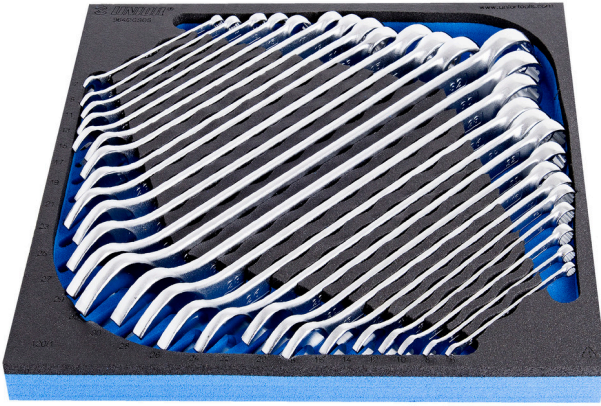

SOS alet tepsisinde kombine anahtar takımı, uzun tip

964/2CSOS

Profiles

Product features

- Tool tray dimension: 374 x 364 x 30 mm
- Compatible with drawers of Eurostyle, Eurovision, Euromotion, Europlus and Hercules (front drawers) line

Set includes:

- 26x long combination wrench (article 120/1) dim. 6, 7, 8, 9, 10, 11, 12, 13, 14, 15, 16, 17, 18, 19, 20, 21, 22, 23, 24, 25, 26, 27, 28, 29, 30, 32

940E
940EV
920PLUS

2/3

374 x 364 x 30

Product name	SKU	Article	Dimensions	Quantity
SOS alet tepesinde kombine anahtar takımı, uzun tip	621054	964/2CSOS	6 - 32	26
Kombine anahtar, uzun tip		120/1	6, 7, 8, 9, 10, 11, 12, 13, 14, 15, 16, 17, 18, 19, 20, 21, 22, 23, 24, 25, 26, 27, 28, 29, 30, 32	26
964/2CSOS için SOS alet tepsi		vI964/2CSOS	374x364x40	1

* Ürünlerin resimleri semboliktir. Bütün boyutlar mm ve ağırlık gram cinsindedir.