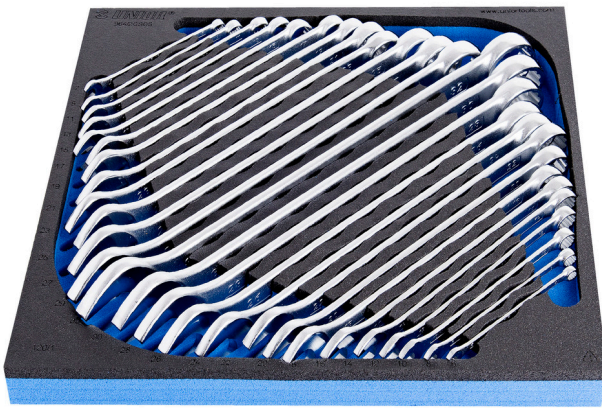

Set de chei combinate lungi in suport de plastic

964/2CSOS

Profile

Caracteristicile produsului

- Tool tray dimension: 374 x 364 x 30 mm
- Compatible with drawers of Eurostyle, Eurovision, Euromotion, Europlus and Hercules (front drawers) line

Set includes:

- 26x long combination wrench (article 120/1) dim. 6, 7, 8, 9, 10, 11, 12, 13, 14, 15, 16, 17, 18, 19, 20, 21, 22, 23, 24, 25, 26, 27, 28, 29, 30, 32

940E
940EV
920PLUS

2/3

374 x 364 x 30

Denumirea Produsului	SKU	Articol	Dimensiuni	Cantitate
Set de chei combinate lungi in suport de plastic	621054	964/2CSOS	6 - 32	26
Chei combinate, varianta lunga		120/1	6, 7, 8, 9, 10, 11, 12, 13, 14, 15, 16, 17, 18, 19, 20, 21, 22, 23, 24, 25, 26, 27, 28, 29, 30, 32	26
Modul de plastic pentru chei combinate		vI964/2CSOS	374x364x40	1