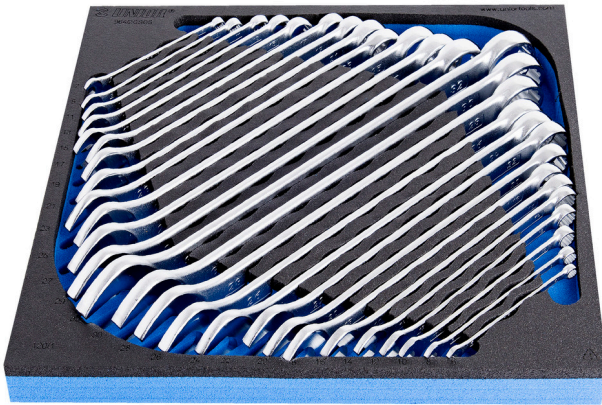

SOS工具托架装柄组合扳手套装

964/2CSOS

配置文件

- Tool tray dimension: 374 x 364 x 30 mm
- Compatible with drawers of Eurostyle, Eurovision, Euromotion, Europlus and Hercules (front drawers) line

Set includes:

- 26x long combination wrench (article 120/1) dim. 6, 7, 8, 9, 10, 11, 12, 13, 14, 15, 16, 17, 18, 19, 20, 21, 22, 23, 24, 25, 26, 27, 28, 29, 30, 32

名称	SKU	文章	尺寸	数量
SOS工具托架组合扳手套装	621054	964/2CSOS	6 - 32	26
套筒		120/1	6, 7, 8, 9, 10, 11, 12, 13, 14, 15, 16, 17, 18, 19, 20, 21, 22, 23, 24, 25, 26, 27, 28, 29, 30, 32	26
964/2CSOS的SOS工具托架		v 964/2CSOS	374x364x40	1