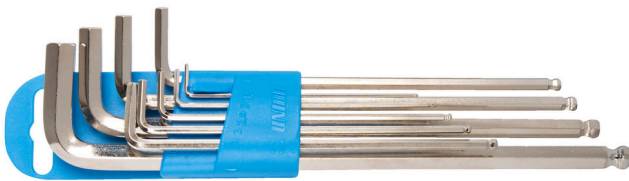

Set of ball-end hex wrenches, long type on plastic clip

220/3SLPH

Profiles

Product features

Set includes:

- 9x ball-end hex wrench, long type (article 220/3SL) dim. 1.5, 2, 2.5, 3, 4, 5, 6, 8, 10 on plastic clip

Product name	SKU	Article	Dimensions	Quantity
Set of ball-end hex wrenches, long type on plastic clip	608534	220/3SLPH	1.5 - 10	9
Ball-end hex wrench, long type		220/3SL	1.5, 2, 2.5, 3, 4, 5, 6, 8, 10	9

* Images of products are symbolic. All dimensions are in mm, and weight in grams. All listed dimensions may vary in tolerance.

Usage (pictures)

Safety (pictures)