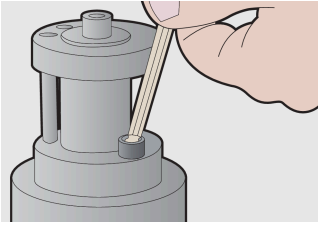

listed dimensions may vary in tolerance.

Usage (pictures)