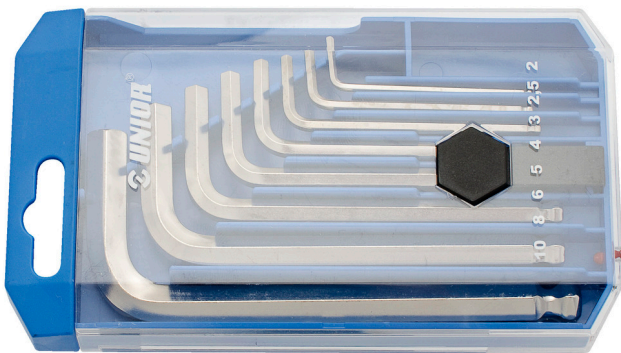

# Set of ball-end hex wrenches in plastic box

220/3SPB1

### Set includes:

- 8x ball-end hex wrench (article 220/3S) dim. 2, 2.5, 3, 4, 5, 6, 8, 10 on plastic clip

Product name	SKU	Article	Dimensions	Quantity
Set of ball-end hex wrenches in plastic box	610916	220/3SPB1	2 - 10	8
Ball-end hex wrench		220/3S	2, 2.5, 3, 4, 5, 6, 8, 10	8