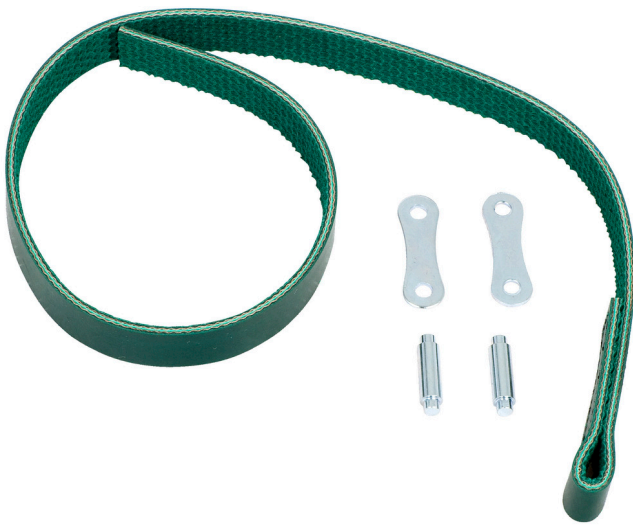

Strap for 205/2

205.1

Profiles

Product features

- strap from rubberized cloth

602841

540

62

* Images of products are symbolic. All dimensions are in mm, and weight in grams. All listed dimensions may vary in tolerance.