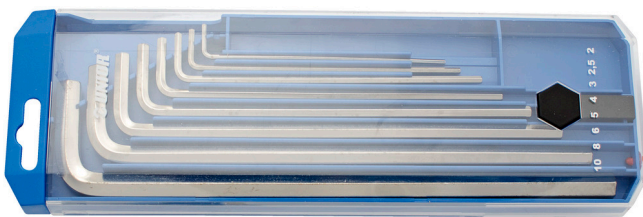

Set of hex wrenches, long type in plastic box

220/3LPB2

Profiles

Product features

Set includes:

- 8x hex wrench, long type (article 220/3L) dim. 2, 2.5, 3, 4, 5, 6, 8, 10

Product name	SKU	Article	Dimensions	Quantity
Set of hex wrenches, long type in plastic box	610915	220/3LPB2	2 - 10	8
Hex wrench, long type		220/3L	2, 2.5, 3, 4, 5, 6, 8, 10	8

* Images of products are symbolic. All dimensions are in mm, and weight in grams. All listed dimensions may vary in tolerance.

Safety (pictures)