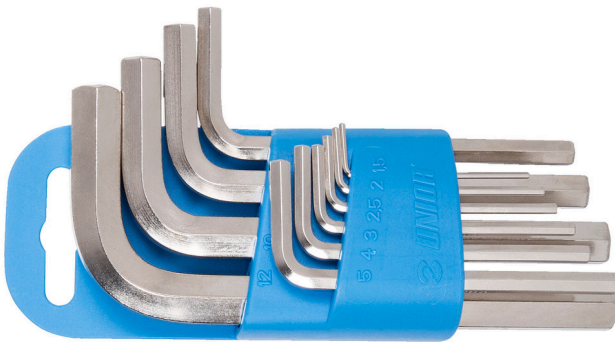

# Set de chei locas hexagonal in suport de plastic

220/3PH

## Profile

### Set includes:

- 9x hex wrench (article 220/3) dim. 1.5, 2, 2.5, 3, 4, 5, 6, 8, 10 on plastic clip

Denumirea Produsului	SKU	Articol	Dimensiuni	Cantitate
Set de chei locas hexagonal in suport de plastic	607852	220/3PH	1.5 - 10	9
Chei locas hexagonal		220/3	1.5, 2, 2.5, 3, 4, 5, 6, 8, 10	9