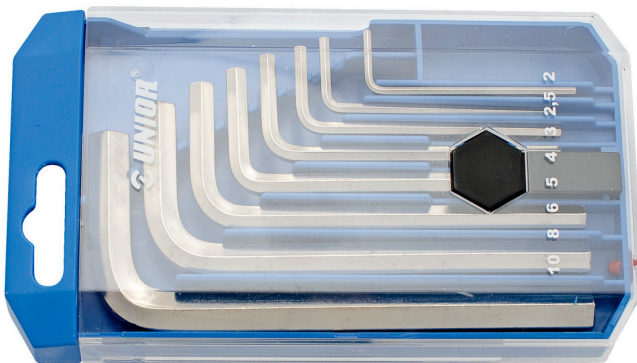

Set of hex wrenches in plastic box

220/3PB1

Profiles

Product features

Set includes:

- 8x hex wrench (article 220/3) dim. 2, 2.5, 3, 4, 5, 6, 8, 10

Product name	SKU	Article	Dimensions	Quantity
Set of hex wrenches in plastic box	610914	220/3PB1	2 - 10	8
Hex wrench		220/3	2, 2.5, 3, 4, 5, 6, 8, 10	8

* Images of products are symbolic. All dimensions are in mm, and weight in grams. All listed dimensions may vary in tolerance.

Safety (pictures)