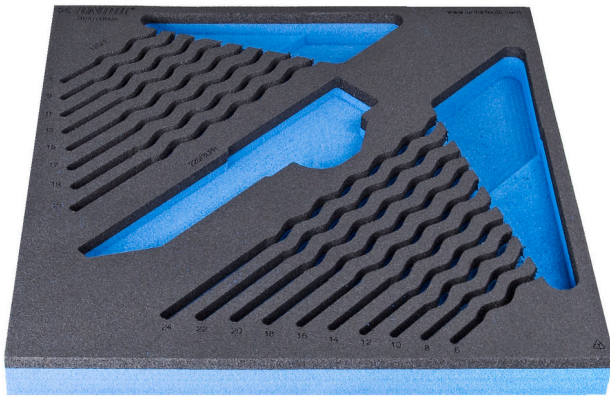

Modul SOS pentru 964/2DSOS

vI964/2DSOS

Profile

Caracteristicile produsului

- material: spuma polietilena de joasa densitate
- Tool tray dimension: 374 x 364 x 30 mm
- Compatible with drawers of Eurostyle, Eurovision, Euromotion, Europlus and Hercules (front drawers) line

621507

L

374

B

364

H

30

150