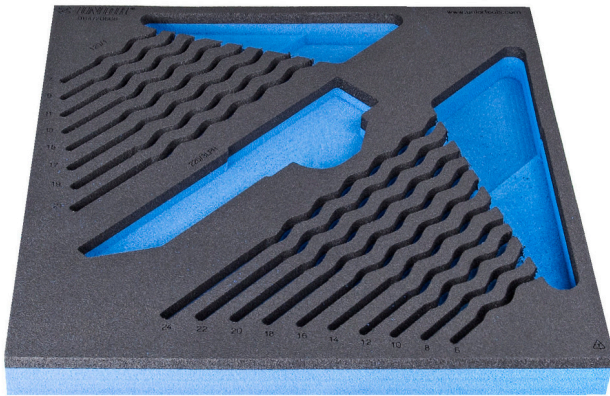

964/2DSOS的SOS工具托

vI964/2DSOS

配置文件

- 材料：低密度聚乙烯泡沫
- Tool tray dimension: 374 x 364 x 30 mm
- Compatible with drawers of Eurostyle, Eurovision, Euromotion, Europlus and Hercules (front drawers) line

621507

L

374

B

364

H

30

150

* Images of products are symbolic. All dimensions are in mm, and weight in grams. All listed dimensions may vary in tolerance.