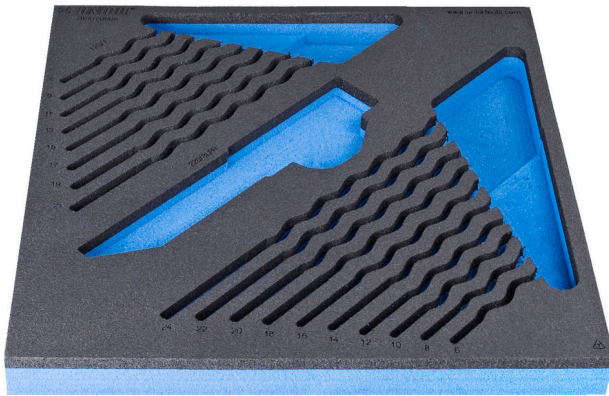

SOS tool tray for 964/2DSOS

vI964/2DSOS

Profielen

Product attributen

- material: low density polyethylene foam
- Tool tray dimension: 374 x 364 x 30 mm
- Compatible with drawers of Eurostyle, Eurovision, Euromotion, Europlus and Hercules (front drawers) line

621507

L

374

B

364

H

30

150