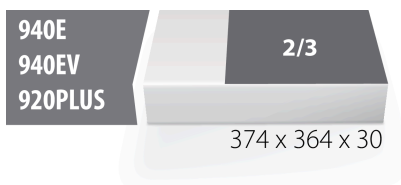

## Product features

- material: low density polyethylene foam
- Tool tray dimension: 374 x 364 x 30 mm
- Compatible with drawers of Eurostyle, Eurovision, Euromotion, Europlus and Hercules (front drawers) line

\* Images of products are symbolic. All dimensions are in mm, and weight in grams. All listed dimensions may vary in tolerance.