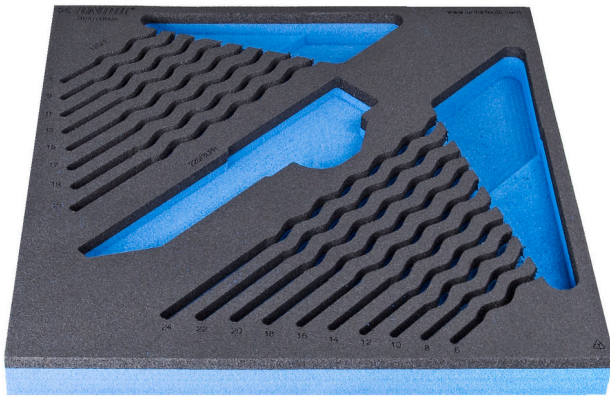

# SOS tool tray for 964/2DSOS

vI964/2DSOS

## Product features

- material: low density polyethylene foam
- Tool tray dimension: 374 x 364 x 30 mm
- Compatible with drawers of Eurostyle, Eurovision, Euromotion, Europlus and Hercules (front drawers) line