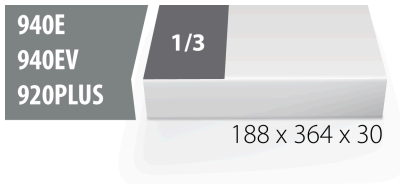

964/9DSOS的SOS工具托

vI964/9DSOS

配置文件

- 材料：低密度聚乙烯泡沫
- Tool tray dimension: 188 x 364 x 30 mm
- Compatible with drawers of Eurostyle, Eurovision, Euromotion, Europlus and Hercules (front drawers) line

621505

L

188

B

364

H

30

49

* Images of products are symbolic. All dimensions are in mm, and weight in grams. All listed dimensions may vary in tolerance.