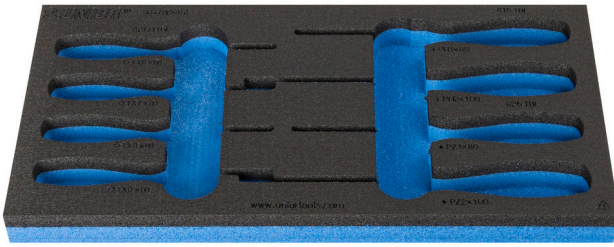

964/9DSOS的SOS工具托

vI964/9DSOS

配置文件

- 材料：低密度聚乙烯泡沫
- Tool tray dimension: 188 x 364 x 30 mm
- Compatible with drawers of Eurostyle, Eurovision, Euromotion, Europlus and Hercules (front drawers) line

621505

L

188

B

364

H

30

49

* Images of products are symbolic. All dimensions are in mm, and weight in grams. All listed dimensions may vary in tolerance.