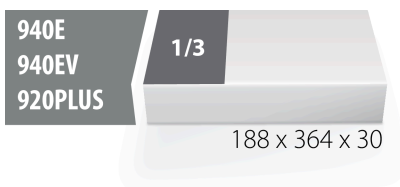

SOS tool tray for 964/9DSOS

vI964/9DSOS

Profiles

Product features

- material: low density polyethylene foam
- Tool tray dimension: 188 x 364 x 30 mm
- Compatible with drawers of Eurostyle, Eurovision, Euromotion, Europlus and Hercules (front drawers) line

621505

L

188

B

364

H

30

49

* Images of products are symbolic. All dimensions are in mm, and weight in grams. All listed dimensions may vary in tolerance.