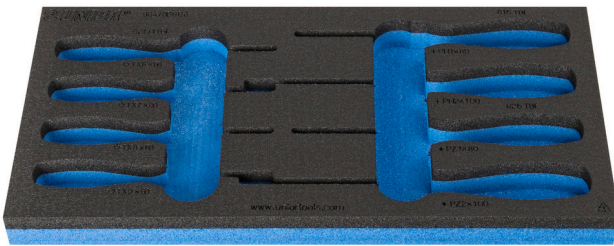

SOS tool tray for 964/9DSOS

vI964/9DSOS

Profiles

Product features

- material: low density polyethylene foam
- Tool tray dimension: 188 x 364 x 30 mm
- Compatible with drawers of Eurostyle, Eurovision, Euromotion, Europlus and Hercules (front drawers) line

621505

L

188

B

364

H

30

49

* Images of products are symbolic. All dimensions are in mm, and weight in grams. All listed dimensions may vary in tolerance.