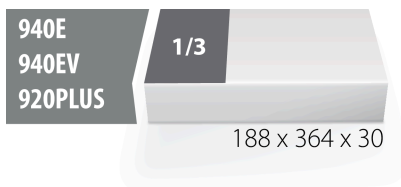

964/9CSOS的SOS工具托

vI964/9CSOS

配置文件

- 材料：低密度聚乙烯泡沫
- Tool tray dimension: 188 x 364 x 30 mm
- Compatible with drawers of Eurostyle, Eurovision, Euromotion, Europlus and Hercules (front drawers) line

621504

L

188

B

364

H

30

41

* Images of products are symbolic. All dimensions are in mm, and weight in grams. All listed dimensions may vary in tolerance.