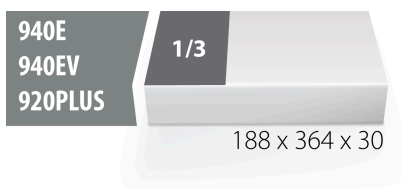

SOS tool tray for 964/9CSOS

vI964/9CSOS

Profiles

Product features

- material: low density polyethylene foam
- Tool tray dimension: 188 x 364 x 30 mm
- Compatible with drawers of Eurostyle, Eurovision, Euromotion, Europlus and Hercules (front drawers) line

621504

L

188

B

364

H

30

41

* Images of products are symbolic. All dimensions are in mm, and weight in grams. All listed dimensions may vary in tolerance.