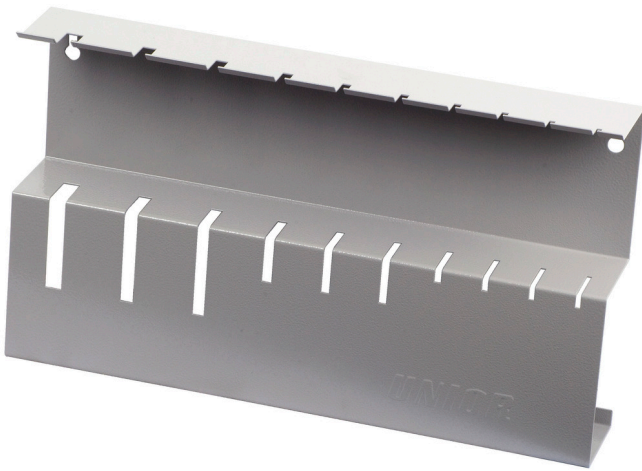

# Metal stand for screwdrivers with T-handle

977/7

## Profiles

---

608355

890

\* Images of products are symbolic. All dimensions are in mm, and weight in grams. All listed dimensions may vary in tolerance.