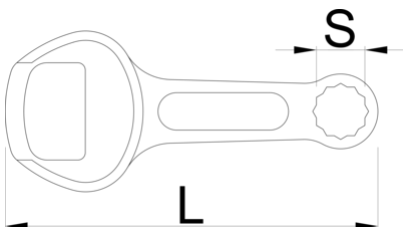

Bottle opener

45/2

Profiles

Barcode	mm	L	B	A	Weight
628296	13	100	43	7.5	40

* Images of products are symbolic. All dimensions are in mm, and weight in grams. All listed dimensions may vary in tolerance.

Usage (pictures)