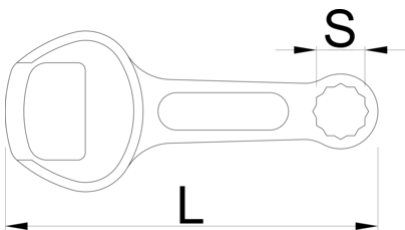

Bottle opener

45/2

Profiles

628296

13

L

100

B

43

A

7.5

40

* Images of products are symbolic. All dimensions are in mm, and weight in grams. All listed dimensions may vary in tolerance.

Usage (pictures)

603886