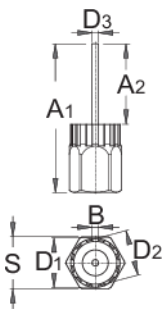

1670.7/4

配置文件

- 使用于禧玛诺[®]、SRAM[®] Sun Race[®]、Suntour[®]及其他品牌[®]的[®]向[®]式[®]移除工具。

	A1	A2	B	D1	D2	D3	S	
616067	69,1	37,5	2,3	23,40	21,25	5	24	85

* Images of products are symbolic. All dimensions are in mm, and weight in grams. All listed dimensions may vary in tolerance.