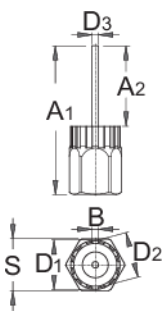

Cassette lockring with guide pin

1670.7/4

Profiles

Product features

- Cassette lockring tool with guide

Barcode	A1	A2	B	D1	D2	D3	S	Weight
616067	69,1	37,5	2,3	23,40	21,25	5	24	85

* Images of products are symbolic. All dimensions are in mm, and weight in grams. All listed dimensions may vary in tolerance.