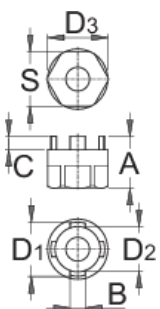

配置文件

□□□□

- 适用于Suntour®