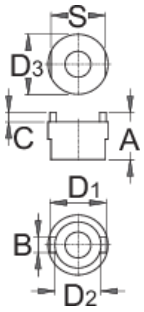

Freewheel remover Suntour[®]

1670.2/4

Profiles

Product features

- For: Suntour[®]

	A	B	C	D1	D2	D3	S	
616063	19,9	6,5	3,9	23,9	19,6	25,5	23	37

* Images of products are symbolic. All dimensions are in mm, and weight in grams. All listed dimensions may vary in tolerance.