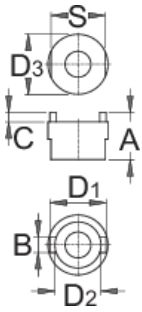

用于Suntour[®] □□□□

1670.2/4

配置文件

□□□□

- 适用：Suntour[®]

	A	B	C	D1	D2	D3	S	
616063	19,9	6,5	3,9	23,9	19,6	25,5	23	37

* Images of products are symbolic. All dimensions are in mm, and weight in grams. All listed dimensions may vary in tolerance.